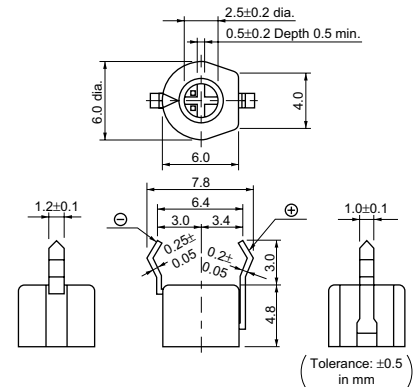

N Type

Part Number	Cmin. (max.) (pF)	Cmax. (pF)	TC	Q	Rated Voltage	Withstanding Voltage	Stator/Case Color
TZ03Z2R3□169	1.25	2.3 +50/-0%	NP0±200ppm/°C	300min. at 1MHz, Cmax.	100Vdc	220Vdc	Black
TZ03Z050□169	1.5	5.0 +50/-0%	NP0±200ppm/°C	500min. at 1MHz, Cmax.	100Vdc	220Vdc	Blue
TZ03Z070□169	2.0	7.0 +50/-0%	NP0±200ppm/°C	500min. at 1MHz, Cmax.	100Vdc	220Vdc	Blue
TZ03N100□169	2.1	10.0 +50/-0%	N200±200ppm/°C	500min. at 1MHz, Cmax.	100Vdc	220Vdc	White
TZ03Z100□169	2.7	10.0 +50/-0%	NP0±200ppm/°C	500min. at 1MHz, Cmax.	100Vdc	220Vdc	Blue
TZ03T110□169	3.0	11.0 +50/-0%	N450±300ppm/°C	500min. at 1MHz, Cmax.	100Vdc	220Vdc	White
TZ03R200□169	4.2	20.0 +50/-0%	N750±300ppm/°C	500min. at 1MHz, Cmax.	100Vdc	220Vdc	Red
TZ03T200□169	4.2	20.0 +50/-0%	N450±300ppm/°C	500min. at 1MHz, Cmax.	100Vdc	220Vdc	Pink
TZ03R300□169	5.2	30.0 +50/-0%	N750±300ppm/°C	500min. at 1MHz, Cmax.	100Vdc	220Vdc	Green
TZ03P450□169	6.8	45.0 +50/-0%	N1200±500ppm/°C	300min. at 1MHz, Cmax.	100Vdc	220Vdc	Yellow
TZ03P600□169	9.8	60.0 +50/-0%	N1200±500ppm/°C	300min. at 1MHz, Cmax.	100Vdc	220Vdc	Brown
TZ03Z500□169	6.0	50.0 +100/-0%	NP0±300ppm/°C	300min. at 1MHz, Cmax.	50Vdc	110Vdc	Orange
TZ03R900□169	9.0	90.0 +100/-0%	N750±300ppm/°C	300min. at 1MHz, Cmax.	50Vdc	110Vdc	Black+Dot
TZ03R121□169	10.0	120.0 +100/-0%	N750±300ppm/°C	300min. at 1MHz, Cmax.	50Vdc	110Vdc	Black

Insulation Resistance: 10000M ohm Torque: 2.0 to 14.7mNm Operating Temperature Range: -25 to +85°C
A blank column is filled with terminal type codes.