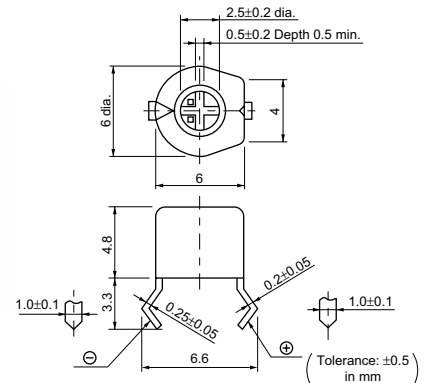

Ceramic Trimmer Capacitors

TZ03 Series

■ Features

1. Color coded case facilitates identification of capacitance range.
2. Sealed construction prevents the penetration of flux and dust.
3. Available in two adjustment styles: Top/Rear.
4. + (Cross-shaped) slot enables automatic adjustment.

■ Applications

1. Car audio systems
2. Car clocks
3. Stereos
4. Radio cassette tape recorders
5. Cordless telephones
6. Video games
7. Compact radio equipment
8. Remote keyless entry systems
9. Burglarproof devices